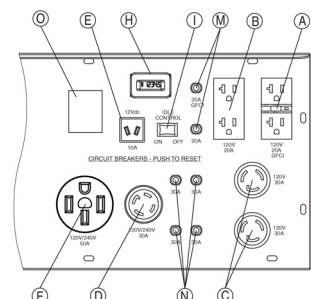

customer connections

Connection Outlets

A	2X5-20R.GFCI
B	(2) 5-20R 120V
C	2xL5-30R
D	1xL14-30R
E	1x12VDC
F	1x14-50R

Circuit Breakers

M	(2) 20A
N	(4) 30A
O	(1) 50A

Other Features

H	Hour Meter
I	Off/On/Start Switch

GP15000E

specifications

Product Series	GP15000E
Model	5734-0
Configuration/Emissions	49-State
A/C Rated Output Watts:	15000
A/C Maximum Output Watts:	22500
A/C Voltage	120/240VAC
A/C Frequency	60 Hz
Rated 120/240 VAC Amperage	62.5
Max 120/240 VAC Amperage	93.8
Engine Displacement	992cc
Engine Type	OHVI
Engine RPM	3600
Recommended Oil	SAE 30
Lubrication Method	Full Pressure
Choke Type	Manual Lever
Fuel Shut Off	Manual Lever
Idle Control	No Load Low Speed
Starting Method	Electric
Battery	Included
Battery Size	12VDC 365 CCA
Low Oil Shutdown Method	Low Pressure

Start Switch Type	3-Position
Switch Location	On Engine
Single-Point Lifting Eye	Included
Fuel Gauge	Built-in Cap
Fuel Tank Capacity (Gal)	16.00
Fuel Tank Capacity (Ltrs)	60.56
Run Time at 50% (Hours)	10.00
Cord Set	N/A
Handle Style	Fixed
Wheel type	12.3" Pneumatic Wheels
Maintenance Kit	Included
Warranty - Residential	2 Year
Warranty - Commercial	1 Year