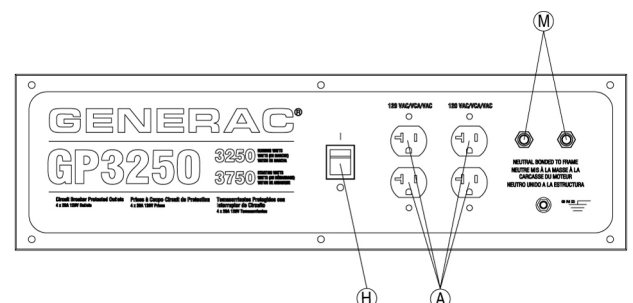

## GP3250

GP SERIES  
Commercial/Residential  
Portable Generators

1 of 2

A/C Rated Output Watts: 3250  
A/C Maximum Output Watts: 3750

Model 5724-0

UPC Number: 696471057249  
Emissions Certification: 49/CSA

### customer connections

Connection Outlets

A

Circuit Breakers

M

Other Features

H

## specifications

Product Series	GP3250
Model	5724-0
Configuration/Emissions	49/CSA
A/C Rated Output Watts:	3250
A/C Maximum Output Watts:	3750
A/C Voltage	120VAC
A/C Frequency	60 Hz
Rated 120/240 VAC Amperage	27.1
Max 120/240 VAC Amperage	31.3
Engine Displacement	206cc
Engine Type	OHV
Engine RPM	3600
Recommended Oil	SAE 30
Lubrication Method	Splash Sump
Choke Type	Manual Lever
Fuel Shut Off	Manual Lever
Idle Control	Full Speed
Starting Method	Manual
Battery	N/A
Battery Size	N/A
Low Oil Shutdown Method	Low Level